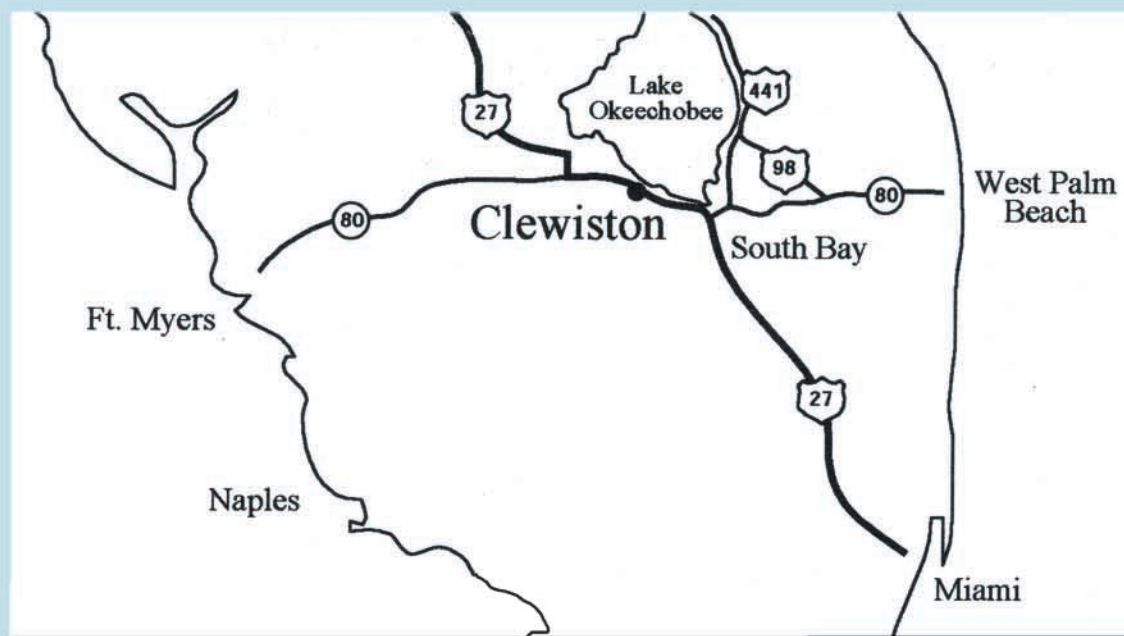

## UNITED STATES SUGAR CORPORATION

111 Ponce de Leon Avenue

Clewiston, FL USA 33440

Phone: (863) 983-8121

### Driving directions from the east:

- From I-95 in West Palm Beach, take Southern Blvd West (also known as 80 and 441).
- Follow Southern Blvd for about 30 miles until reaching a traffic light at the Western Palm Beach County Courthouse complex.
- Turn left at the light (you will still be on 441 or 80).
- Follow 80 through Belle Glade for about 5 miles until reaching South Bay.
- At South Bay there is a fork in the road. Veer right and take Highway 27 North (or 80 west).
- Once on Highway 27, Clewiston is about 15 miles.
- Upon reaching Clewiston, U.S. Sugar is on the right just after the third traffic light.

### Directions from the west:

- From I-75 North in Ft. Myers / Naples, take FL-80 toward La Belle, Exit #141.
- Follow 80 for approximately 45 miles until reaching a traffic light at US-27, also known as Charlie Miner Memorial Highway / FL-25 S.
- Turn right onto US-27 and follow it for about 9 miles.
- Turn left onto Ponce De Leon Avenue. U.S. Sugar will be on the left.