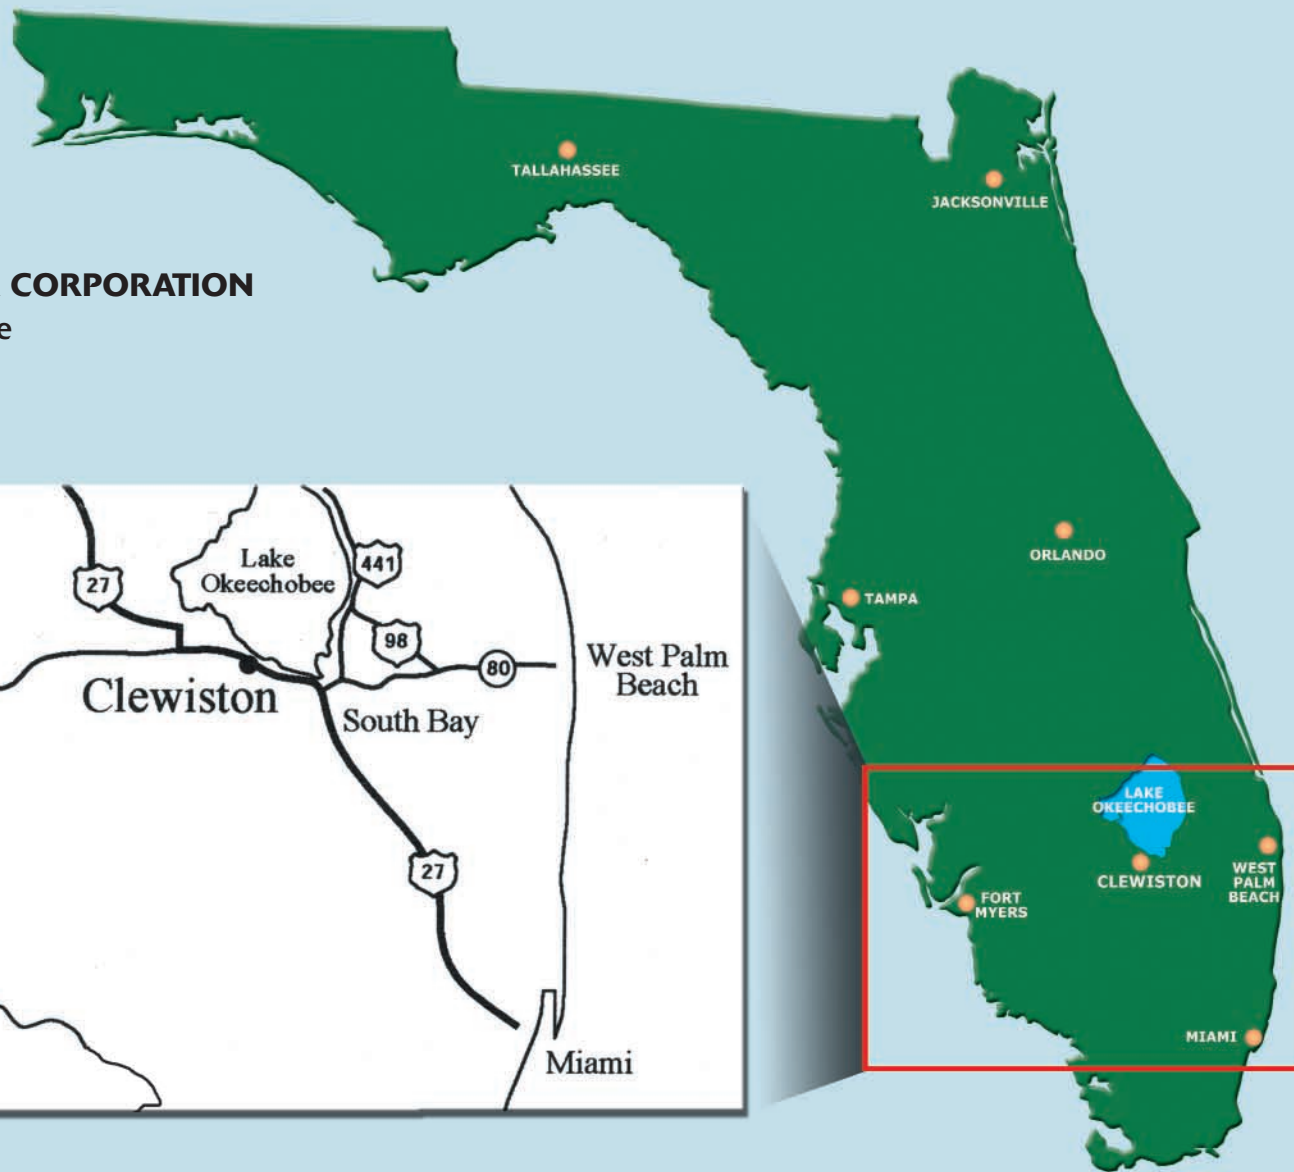

## UNITED STATES SUGAR CORPORATION

111 Ponce de Leon Avenue

Clewiston, FL USA 33440

Phone: (863) 983-8121

### Driving directions from the east:

- From I-95 in West Palm Beach, take Southern Blvd West (also known as 80 and 441).
- Follow Southern Blvd for about 30 miles until reaching a traffic light at the Western Palm Beach County Courthouse complex.
- Turn left at the light (you will still be on 441 or 80).
- Follow 80 through Belle Glade for about 5 miles until reaching South Bay.
- At South Bay there is a fork in the road. Veer right and take Highway 27 North (or 80 west).
- Once on Highway 27, Clewiston is about 15 miles.
- Upon reaching Clewiston, U.S. Sugar is on the right just after the third traffic light.

### Directions from the west:

- From I-75 North in Ft. Myers / Naples, take FL-80 toward La Belle, Exit #141.
- Follow 80 for approximately 45 miles until reaching a traffic light at US-27, also known as Charlie Miner Memorial Highway / FL-25 S.
- Turn right onto US-27 and follow it for about 9 miles.
- Turn left onto Ponce De Leon Avenue. U.S. Sugar will be on the left.